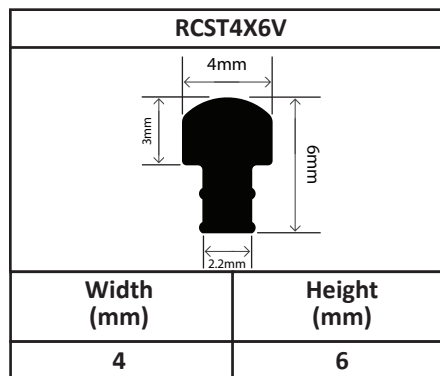

RCST3.5X8.5V	
	
Width (mm)	Height (mm)
3.5	8.5

RCST3.7X8.2V	
	
Width (mm)	Height (mm)
3.7	8.2

RCST3.7X13.4V	
	
Width (mm)	Height (mm)
3.7	13.4

RCST3.8X6V	
	
Width (mm)	Height (mm)
3.8	6

RCST3.8X6.1V	
	
Width (mm)	Height (mm)
3.8	6.1

RCST3.8X6.5V	
	
Width (mm)	Height (mm)
3.8	6.5

RCST3.8X6.7V	
	
Width (mm)	Height (mm)
3.8	6.7

RCST3.8X7.7V	
	
Width (mm)	Height (mm)
3.8	7.7

RCST3.9X6.5V	
	
Width (mm)	Height (mm)
3.9	6.5

RCST4X4V	
	
Width (mm)	Height (mm)
4	4

Silicone T Seal Profiles

Silicone T Seal Profiles

RCST4X8V	
	
Width (mm)	Height (mm)
4	8

RCST4X8.5V	
	
Width (mm)	Height (mm)
4	8.5

RCST4X8.5/2V	
	
Width (mm)	Height (mm)
4	8.5

RCST4X8.5/3V	
	
Width (mm)	Height (mm)
4	8.5

RCST4X10V	
	
Width (mm)	Height (mm)
4	10

RCST4.1X5.1V	
	
Width (mm)	Height (mm)
4.1	5.1

RCST4.2X4.6V	
	
Width (mm)	Height (mm)
4.2	4.6

RCST4.2X4.7V	
	
Width (mm)	Height (mm)
4.2	4.7

RCST4.2X5.5V	
	
Width (mm)	Height (mm)
4.2	5.5