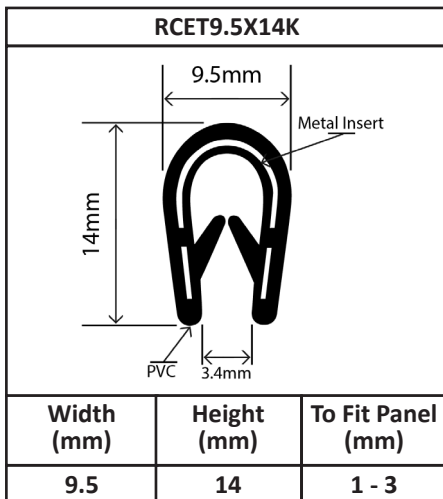

PVC Self Grip Edge Trim Profiles

PVC Self Grip Edge Trim Profiles

RCET10.5X15L		
		
Width (mm)	Height (mm)	To Fit Panel (mm)
10.5	15	3 - 4

RCET11X16.5K		
		
Width (mm)	Height (mm)	To Fit Panel (mm)
11	16.5	4 - 5

RCET12X15.5L		
		
Width (mm)	Height (mm)	To Fit Panel (mm)
12	15.5	8 - 9.5

RCET14X16.2K		
		
Width (mm)	Height (mm)	To Fit Panel (mm)
14	16.2	6 - 8

RCET17X15K		
		
Width (mm)	Height (mm)	To Fit Panel (mm)
17	15	10 - 12