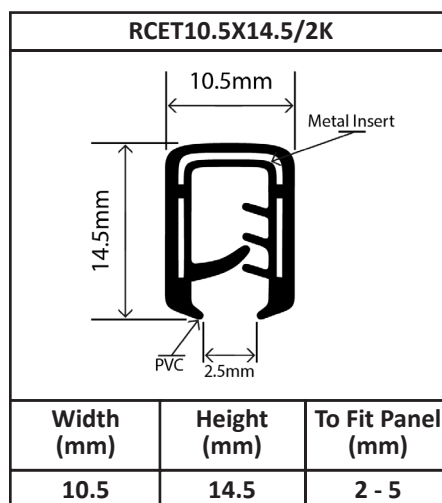

PVC Self Grip Edge Trim Profiles

PVC Self Grip Edge Trim Profiles

RCET10.5X15L		
		
Width (mm)	Height (mm)	To Fit Panel (mm)
10.5	15	3 - 4

RCET11X16.5K		
		
Width (mm)	Height (mm)	To Fit Panel (mm)
11	16.5	4 - 5

RCET12X15.5L		
		
Width (mm)	Height (mm)	To Fit Panel (mm)
12	15.5	8 - 9.5

RCET14X16.2K		
		
Width (mm)	Height (mm)	To Fit Panel (mm)
14	16.2	6 - 8

RCET17X15K		
		
Width (mm)	Height (mm)	To Fit Panel (mm)
17	15	10 - 12