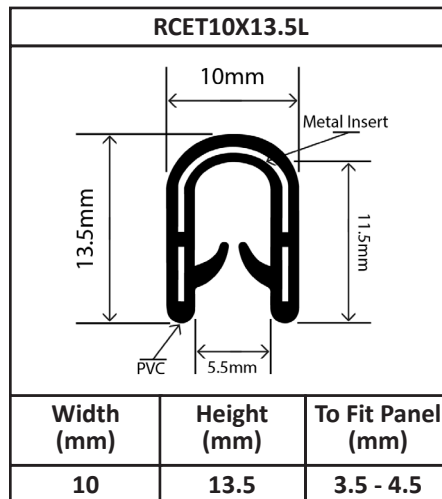

PVC Self Grip Edge Trim Profiles

PVC Self Grip Edge Trim Profiles

RCET10.5X15L		
		
Width (mm)	Height (mm)	To Fit Panel (mm)
10.5	15	3 - 4

RCET11X16.5K		
		
Width (mm)	Height (mm)	To Fit Panel (mm)
11	16.5	4 - 5

RCET12X15.5L		
		
Width (mm)	Height (mm)	To Fit Panel (mm)
12	15.5	8 - 9.5

RCET14X16.2K		
		
Width (mm)	Height (mm)	To Fit Panel (mm)
14	16.2	6 - 8

RCET17X15K		
		
Width (mm)	Height (mm)	To Fit Panel (mm)
17	15	10 - 12