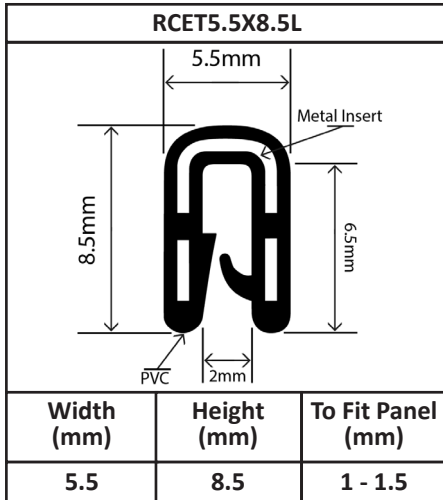

PVC Self Grip Edge Trim Profiles

PVC Self Grip Edge Trim Profiles

RCET10.5X15L		
		
Width (mm)	Height (mm)	To Fit Panel (mm)
10.5	15	3 - 4

RCET11X16.5K		
		
Width (mm)	Height (mm)	To Fit Panel (mm)
11	16.5	4 - 5

RCET12X15.5L		
		
Width (mm)	Height (mm)	To Fit Panel (mm)
12	15.5	8 - 9.5

RCET14X16.2K		
		
Width (mm)	Height (mm)	To Fit Panel (mm)
14	16.2	6 - 8

RCET17X15K		
		
Width (mm)	Height (mm)	To Fit Panel (mm)
17	15	10 - 12