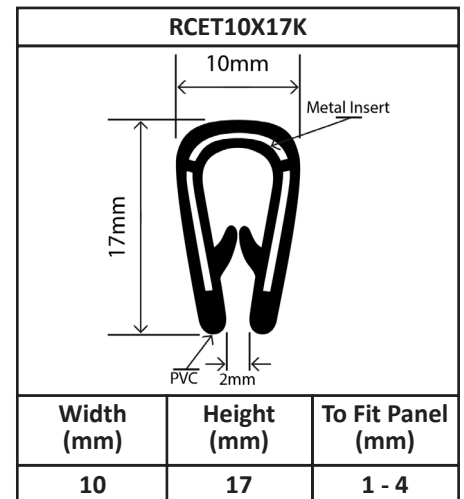

PVC Self Grip Edge Trim Profiles

PVC Self Grip Edge Trim Profiles

RCET10.5X15L		
		
Width (mm)	Height (mm)	To Fit Panel (mm)
10.5	15	3 - 4

RCET11X16.5K		
		
Width (mm)	Height (mm)	To Fit Panel (mm)
11	16.5	4 - 5

RCET12X15.5L		
		
Width (mm)	Height (mm)	To Fit Panel (mm)
12	15.5	8 - 9.5

RCET14X16.2K		
		
Width (mm)	Height (mm)	To Fit Panel (mm)
14	16.2	6 - 8

RCET17X15K		
		
Width (mm)	Height (mm)	To Fit Panel (mm)
17	15	10 - 12