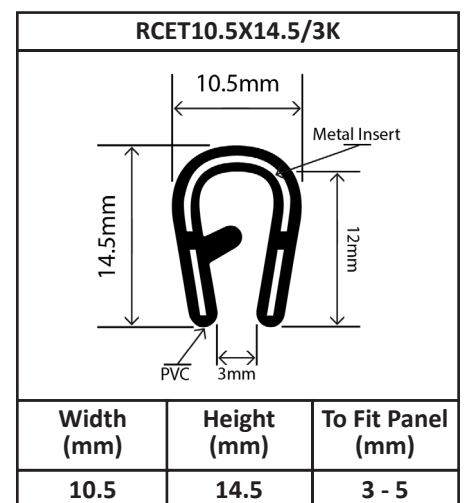

PVC Self Grip Edge Trim Profiles

PVC Self Grip Edge Trim Profiles

RCET10.5X15L		
		
Width (mm)	Height (mm)	To Fit Panel (mm)
10.5	15	3 - 4

RCET11X16.5K		
		
Width (mm)	Height (mm)	To Fit Panel (mm)
11	16.5	4 - 5

RCET12X15.5L		
		
Width (mm)	Height (mm)	To Fit Panel (mm)
12	15.5	8 - 9.5

RCET14X16.2K		
		
Width (mm)	Height (mm)	To Fit Panel (mm)
14	16.2	6 - 8

RCET17X15K		
		
Width (mm)	Height (mm)	To Fit Panel (mm)
17	15	10 - 12