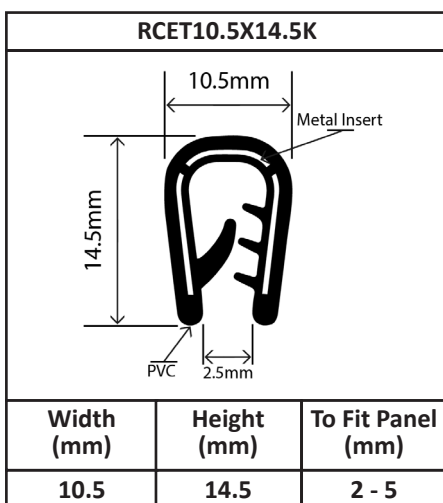

PVC Self Grip Edge Trim Profiles

PVC Self Grip Edge Trim Profiles

RCET10.5X15L		
		
Width (mm)	Height (mm)	To Fit Panel (mm)
10.5	15	3 - 4

RCET11X16.5K		
		
Width (mm)	Height (mm)	To Fit Panel (mm)
11	16.5	4 - 5

RCET12X15.5L		
		
Width (mm)	Height (mm)	To Fit Panel (mm)
12	15.5	8 - 9.5

RCET14X16.2K		
		
Width (mm)	Height (mm)	To Fit Panel (mm)
14	16.2	6 - 8

RCET17X15K		
		
Width (mm)	Height (mm)	To Fit Panel (mm)
17	15	10 - 12