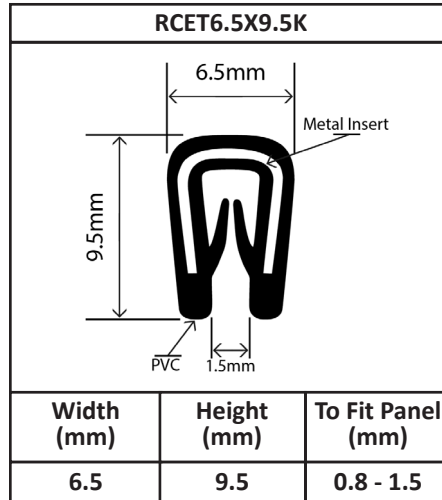

PVC Self Grip Edge Trim Profiles

PVC Self Grip Edge Trim Profiles

RCET10.5X15L		
		
Width (mm)	Height (mm)	To Fit Panel (mm)
10.5	15	3 - 4

RCET11X16.5K		
		
Width (mm)	Height (mm)	To Fit Panel (mm)
11	16.5	4 - 5

RCET12X15.5L		
		
Width (mm)	Height (mm)	To Fit Panel (mm)
12	15.5	8 - 9.5

RCET14X16.2K		
		
Width (mm)	Height (mm)	To Fit Panel (mm)
14	16.2	6 - 8

RCET17X15K		
		
Width (mm)	Height (mm)	To Fit Panel (mm)
17	15	10 - 12