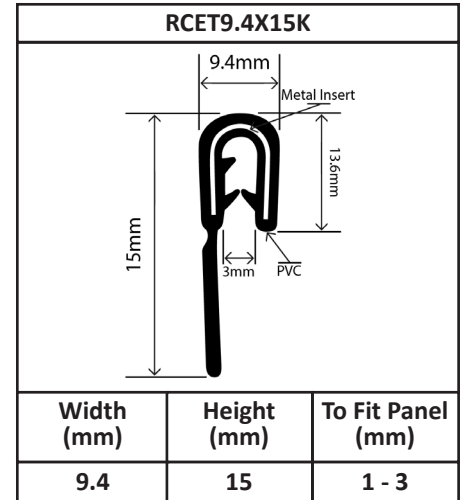

PVC Self Grip Edge Trim Profiles

PVC Self Grip Edge Trim Profiles

RCET10.5X15L		
		
Width (mm)	Height (mm)	To Fit Panel (mm)
10.5	15	3 - 4

RCET11X16.5K		
		
Width (mm)	Height (mm)	To Fit Panel (mm)
11	16.5	4 - 5

RCET12X15.5L		
		
Width (mm)	Height (mm)	To Fit Panel (mm)
12	15.5	8 - 9.5

RCET14X16.2K		
		
Width (mm)	Height (mm)	To Fit Panel (mm)
14	16.2	6 - 8

RCET17X15K		
		
Width (mm)	Height (mm)	To Fit Panel (mm)
17	15	10 - 12